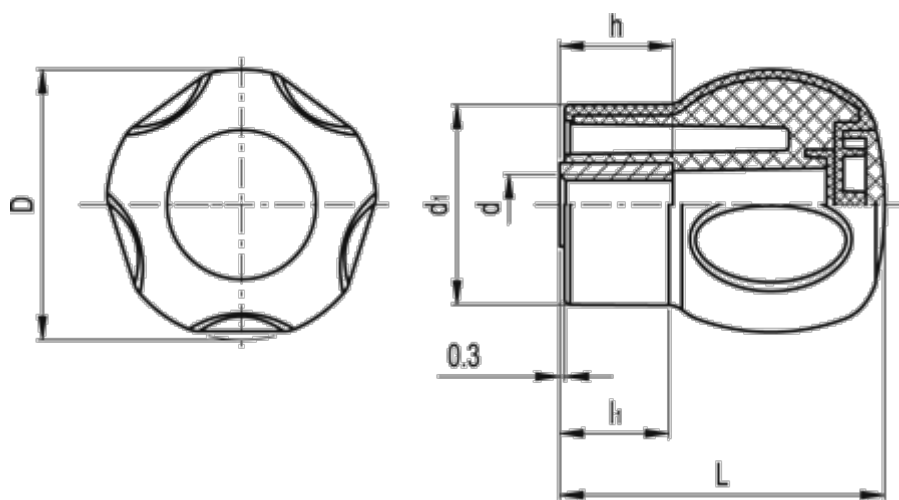

# Data Sheet

Article number: 23052452055

Description: E+G Handle  
EBK.50 B-M10-C-SOFT-C5 Cyan

## Measures

D	= 50
d1	= 37
d 6H	= M10
h	= 20
L	= 60
l1	= 20
Weight (g)	= 82